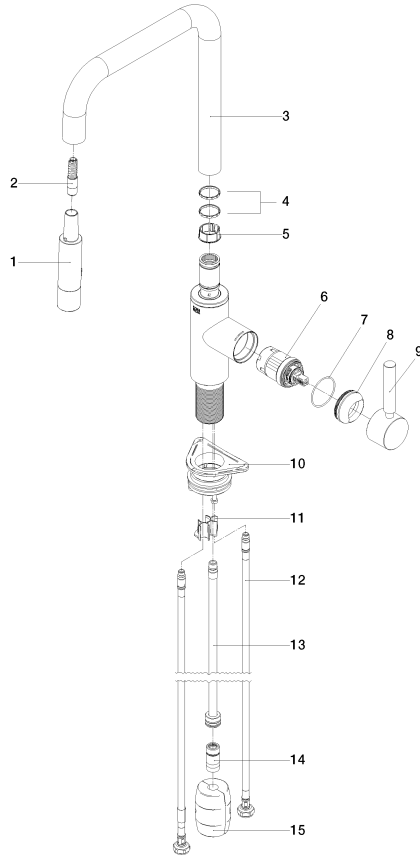

META SQUARE Single-lever mixer Pull-down with spray function - Champagne (22kt Gold) META SQUARE

33 870 861

- 240mm projection
- pivotable spout 360°
- Optional swivel limiter available with swivel limiter set 12 823 970 90
- laminar and spray flow
- 1800 mm metal shower hose
- sprayface with anti-scaling system
- max. flow 10.4 l/min at 3 bar flow pressure
- lead-free
- This product can help a building meet the requirements of Green Building Rating Systems, e.g. LEED®, BREEAM®, DGNB

33 870 861

mm [inches]

1:5

Flow rate chart

Certificates

LGA_38641.

Belgaqua_24-005-
27_3.

33 870 861

Spare parts list

No.	Item Number	Name	Quantity used	Delivery time
1	90 12 11 148 00-47	shower	1	-
Spare part can no longer be ordered, please order the replacement item				
2	04 30 02 120 00-85	hose	1	30
3	90 28 22 308 00-47	spout	1	-
Spare part can no longer be ordered, please order the replacement item				
4	09 28 10 160 90	ring	2	2
5	09 18 40 186 90	sleeve	1	2
6	90 15 05 064 05 90	cartridge	1	2
7	09 14 10 190 90	seal	1	2
8	09 28 30 030-47	cover	1	60
9	90 20 66 027 00-47	handle	1	30
10	04 30 11 040 00 90	fixing set	1	2
11	09 20 93 056 90	insert	1	2
12	04 30 04 100 00 90	hose	2	2
13	04 28 20 067 00 90	pipe	1	2
14	90 24 03 253 00 90	adaptor	1	2
15	04 21 50 010 00 90	accessories	1	2