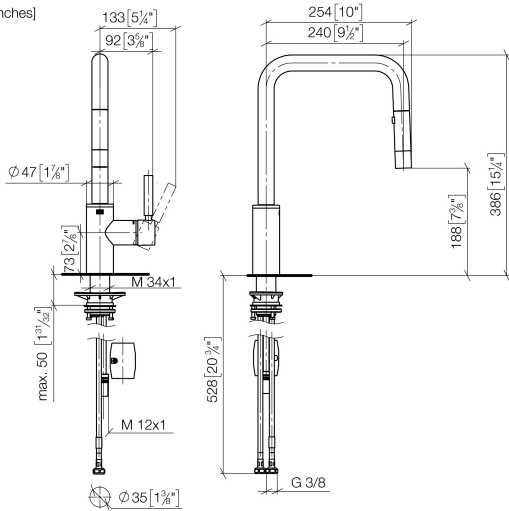

META SQUARE Single-lever mixer Pull-down with spray function - Champagne (22kt Gold) META SQUARE

33 870 861

- 240mm projection
- pivotable spout 360°
- Optional swivel limiter available with swivel limiter set 12 823 970 90
- laminar and spray flow
- 1800 mm metal shower hose
- sprayface with anti-scaling system
- max. flow 10.4 l/min at 3 bar flow pressure
- lead-free
- This product can help a building meet the requirements of Green Building Rating Systems, e.g. LEED®, BREEAM®, DGNB

33 870 861

mm [inches]

1:5

Flow rate chart

Certificates

LGA_38641.

Belgaqua_24-005-
27_3.

33 870 861

Spare parts list

No.	Item Number	Name	Quantity used	Delivery time
1	90 12 11 148 00-47	shower	1	-
Spare part can no longer be ordered, please order the replacement item				
2	04 30 02 120 00-85	hose	1	30
3	90 28 22 308 00-47	spout	1	-
Spare part can no longer be ordered, please order the replacement item				
4	09 28 10 160 90	ring	2	2
5	09 18 40 186 90	sleeve	1	2
6	90 15 05 064 05 90	cartridge	1	2
7	09 14 10 190 90	seal	1	2
8	09 28 30 030-47	cover	1	60
9	90 20 66 027 00-47	handle	1	30
10	04 30 11 040 00 90	fixing set	1	2
11	09 20 93 056 90	insert	1	2
12	04 30 04 100 00 90	hose	2	2
13	04 28 20 067 00 90	pipe	1	2
14	90 24 03 253 00 90	adaptor	1	2
15	04 21 50 010 00 90	accessories	1	2