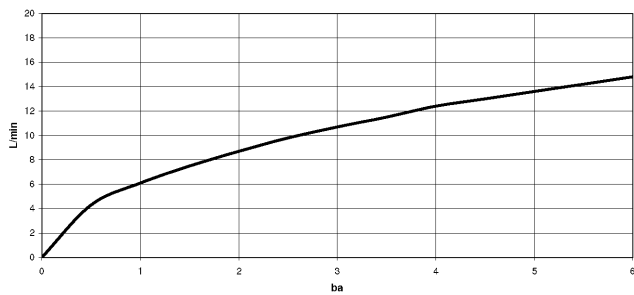

META SQUARE Single-lever mixer Pull-down with spray function - Champagne (22kt Gold) META SQUARE

33 870 861

- 240mm projection
- pivotable spout 360°
- Optional swivel limiter available with swivel limiter set 12 823 970 90
- laminar and spray flow
- 1800 mm metal shower hose
- sprayface with anti-scaling system
- max. flow 10.4 l/min at 3 bar flow pressure
- lead-free
- This product can help a building meet the requirements of Green Building Rating Systems, e.g. LEED®, BREEAM®, DGNB

33 870 861

mm [inches]

1:5

Flow rate chart

Certificates

LGA_38641.

Belgaqua_24-005-
27_3.

33 870 861